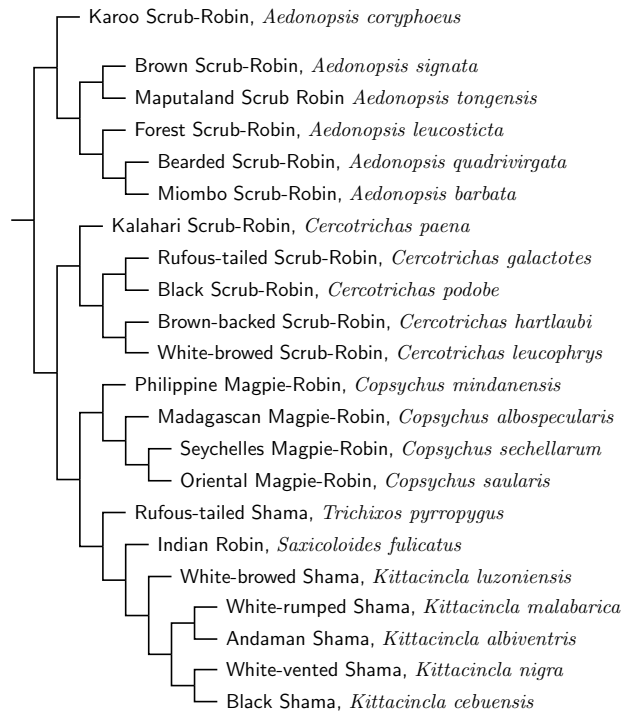

Copsychini: Scrub-Robins, Magpie-Robins, Shammas

Sources: Lim et al. (2010b), Ribeiro et al. (2014), Sangster et al. (2010), Sheldon et al. (2009), Voelker et al. (2014), Zuccon and Ericson (2010c).