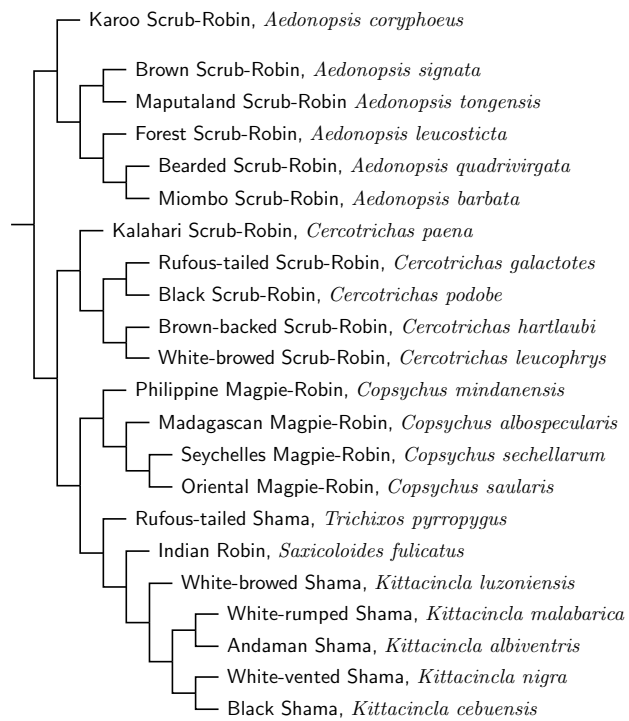

## Copsychini: Scrub-Robins, Magpie-Robins, Shamas

Sources: Lim et al. (2010b), Ribeiro et al. (2014), Sangster et al. (2010), Sheldon et al. (2009), Voelker et al. (2014), Zuccon and Ericson (2010c).