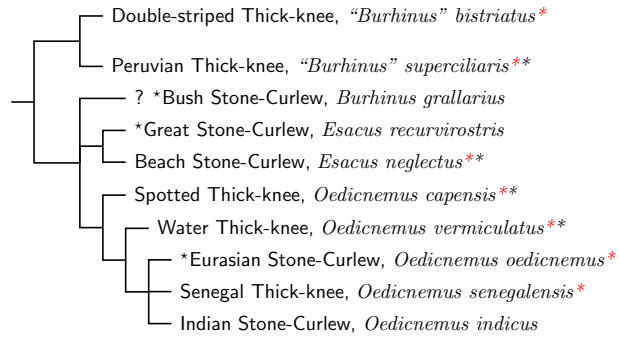

Burhinidae: Thick-knees

Sources: Černý and Natale (2021), Paton et al., (2003).

KEY:

Prefixes:

* = Type Species

† = Extinct

? = Position uncertain

Suffixes:

* = DNA used by Černý and Natale, (2021)

* = DNA from Paton et al. (2003)